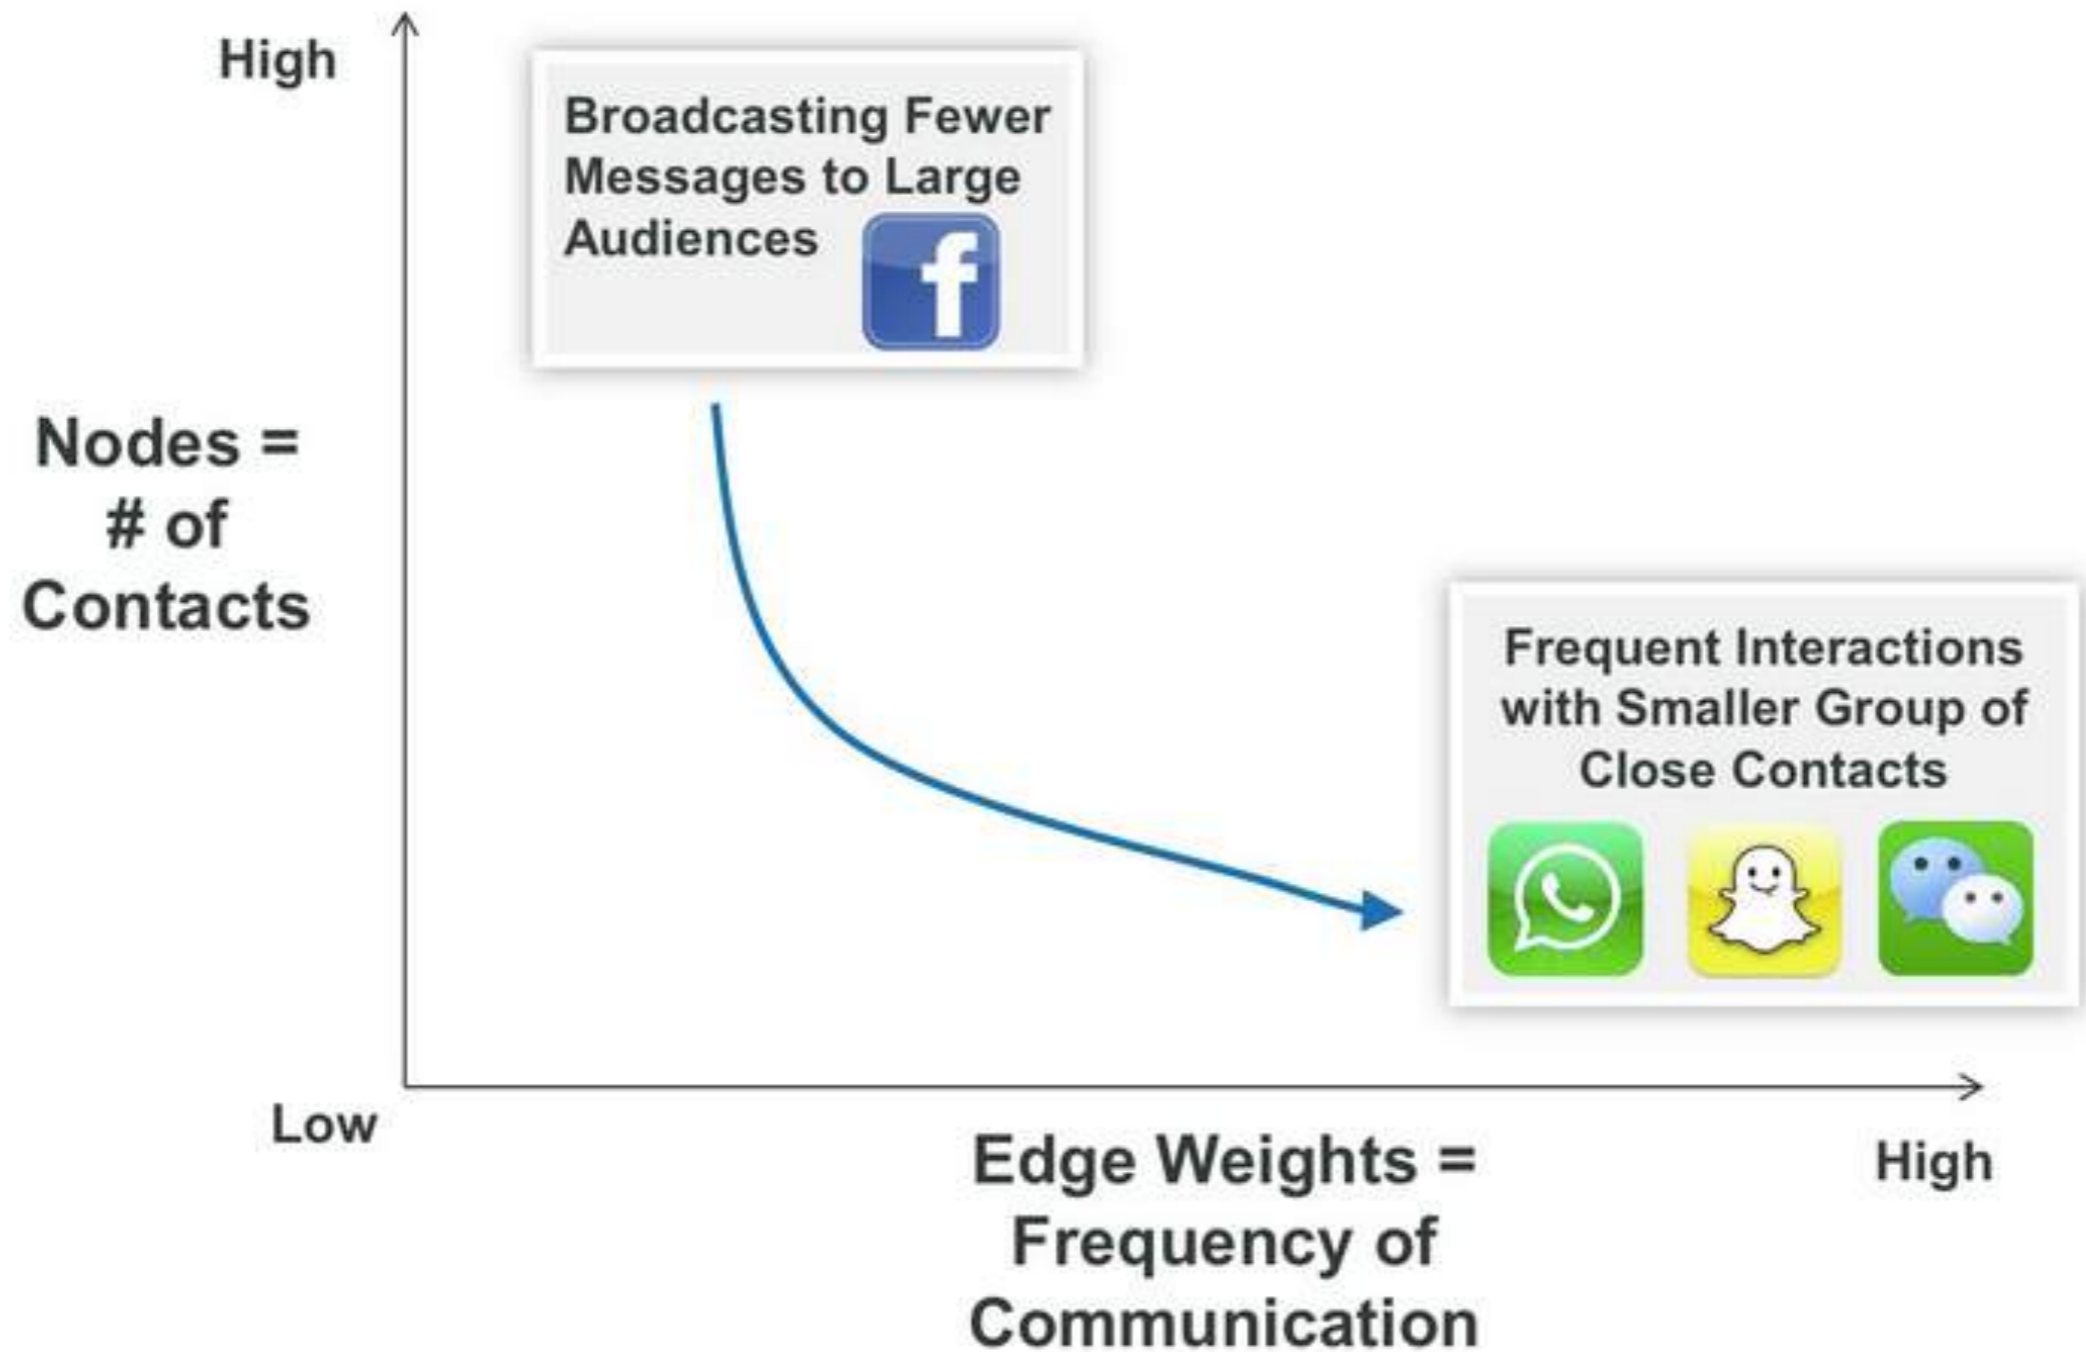

Hvad tænker I om denne udvikling?

DILEMMA

Algoritmerne er en nødvendighed
for at mindske kompleksitet

Algoritmerne er ødelæggende
for demokratiet - vi isolerer os i
vores egne bobler

5 EGENSKABER FOR MEDIENAVIGATION

1. Kritisk forholden til historierne
2. Kritisk forholden til din nyhedsstrøm og dine data
3. Mediefortrolig
4. Off-online-balance
5. Konstruktiv ageren

A man with dark hair and a mustache is sitting on a brown couch. He is wearing a white tank top and black shorts. He is holding a small white bowl of french fries in his left hand and a single fry in his right hand. A remote control is visible on the couch to his left. The background shows a window with white lace curtains.